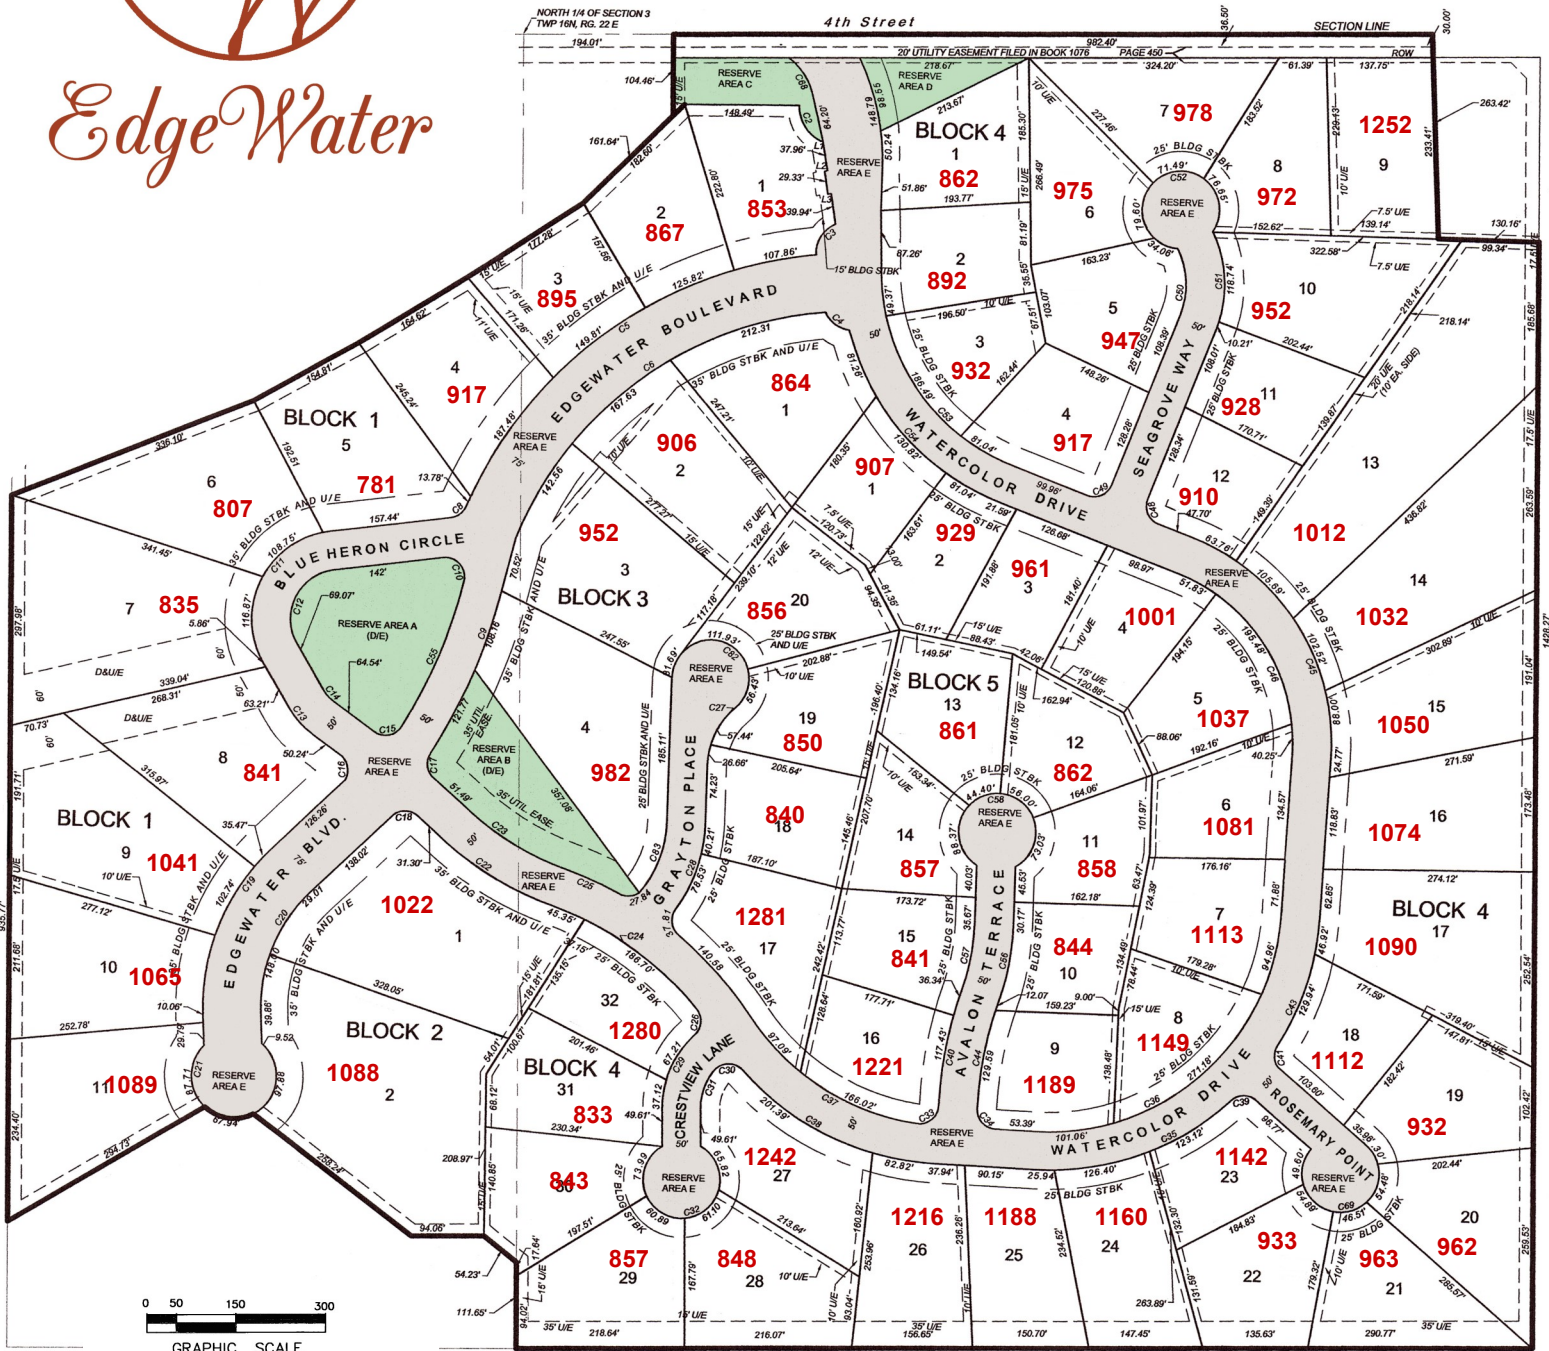

EdgeWater

LOT 911 ADDRESSES

TAHLEQUAH, OKLAHOMA 74464

For Complete Details on This Premier Property.... Visit Our Website at:

www.EdgeWaterAddition.com

CHEROKEE COUNTY OKLAHOMA

R22E
GENERAL LOCATION

Randy Hale