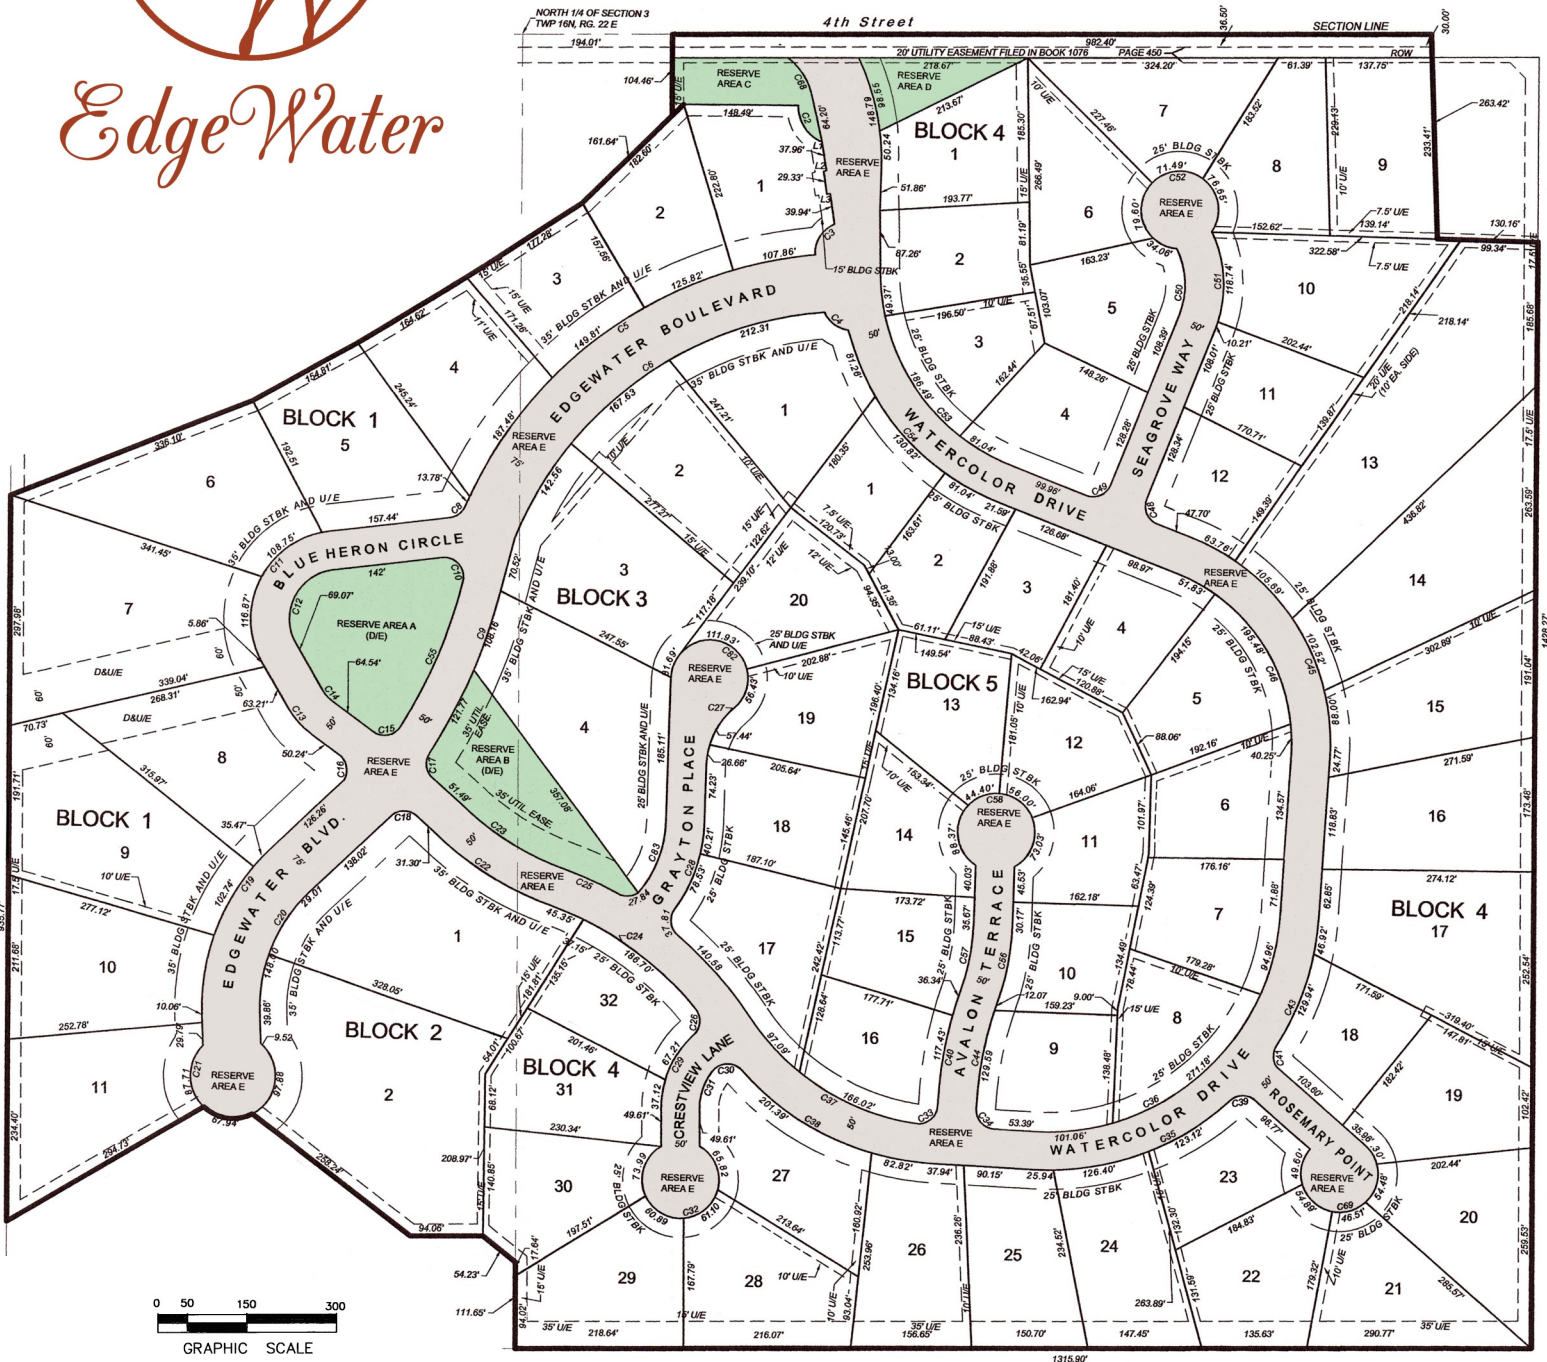

Edge Water

Introducing Northeast Oklahoma's Premier Residential Gated Community

LOCATED IN HISTORIC TAHLEQUAH, OKLAHOMA

For Complete Details on This Premier Property Visit Our Website at:

www.EdgewaterAddition.com