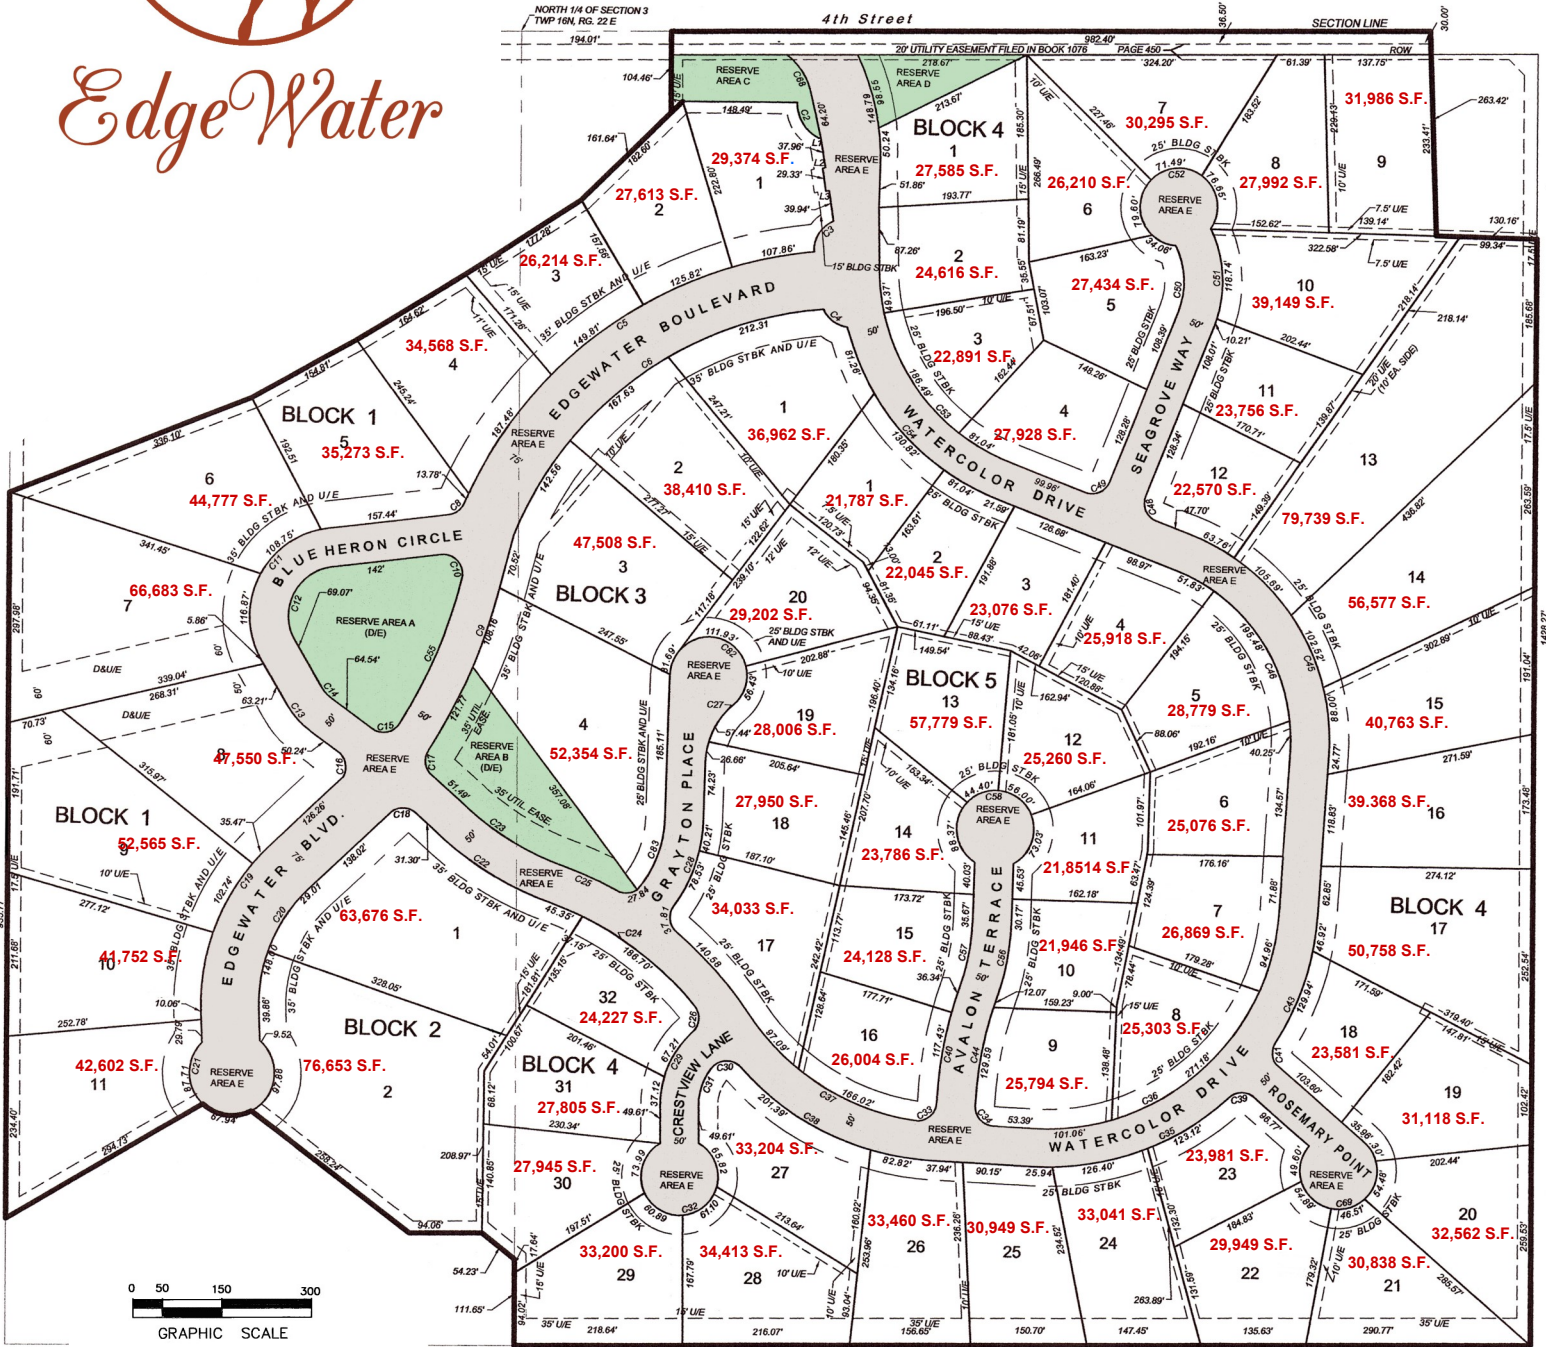

Edgewater

LOT SQ/FT SIZES

TAHLEQUAH, OKLAHOMA 74464

For Complete Details on This Premier Property.... Visit Our Website at:
www.EdgewaterAddition.com

CHEROKEE COUNTY OKLAHOMA

GENERAL LOCATION

Randy Hale

CENTURY 21 Wright Real Estate
 Tahlequah Corporate Office
 Office: 918-456-5288
 Cell: 918-931-7578
 Fax: 1-918-458-0925
 Toll Free: 800-477-5288
 rhale@century21wright.com