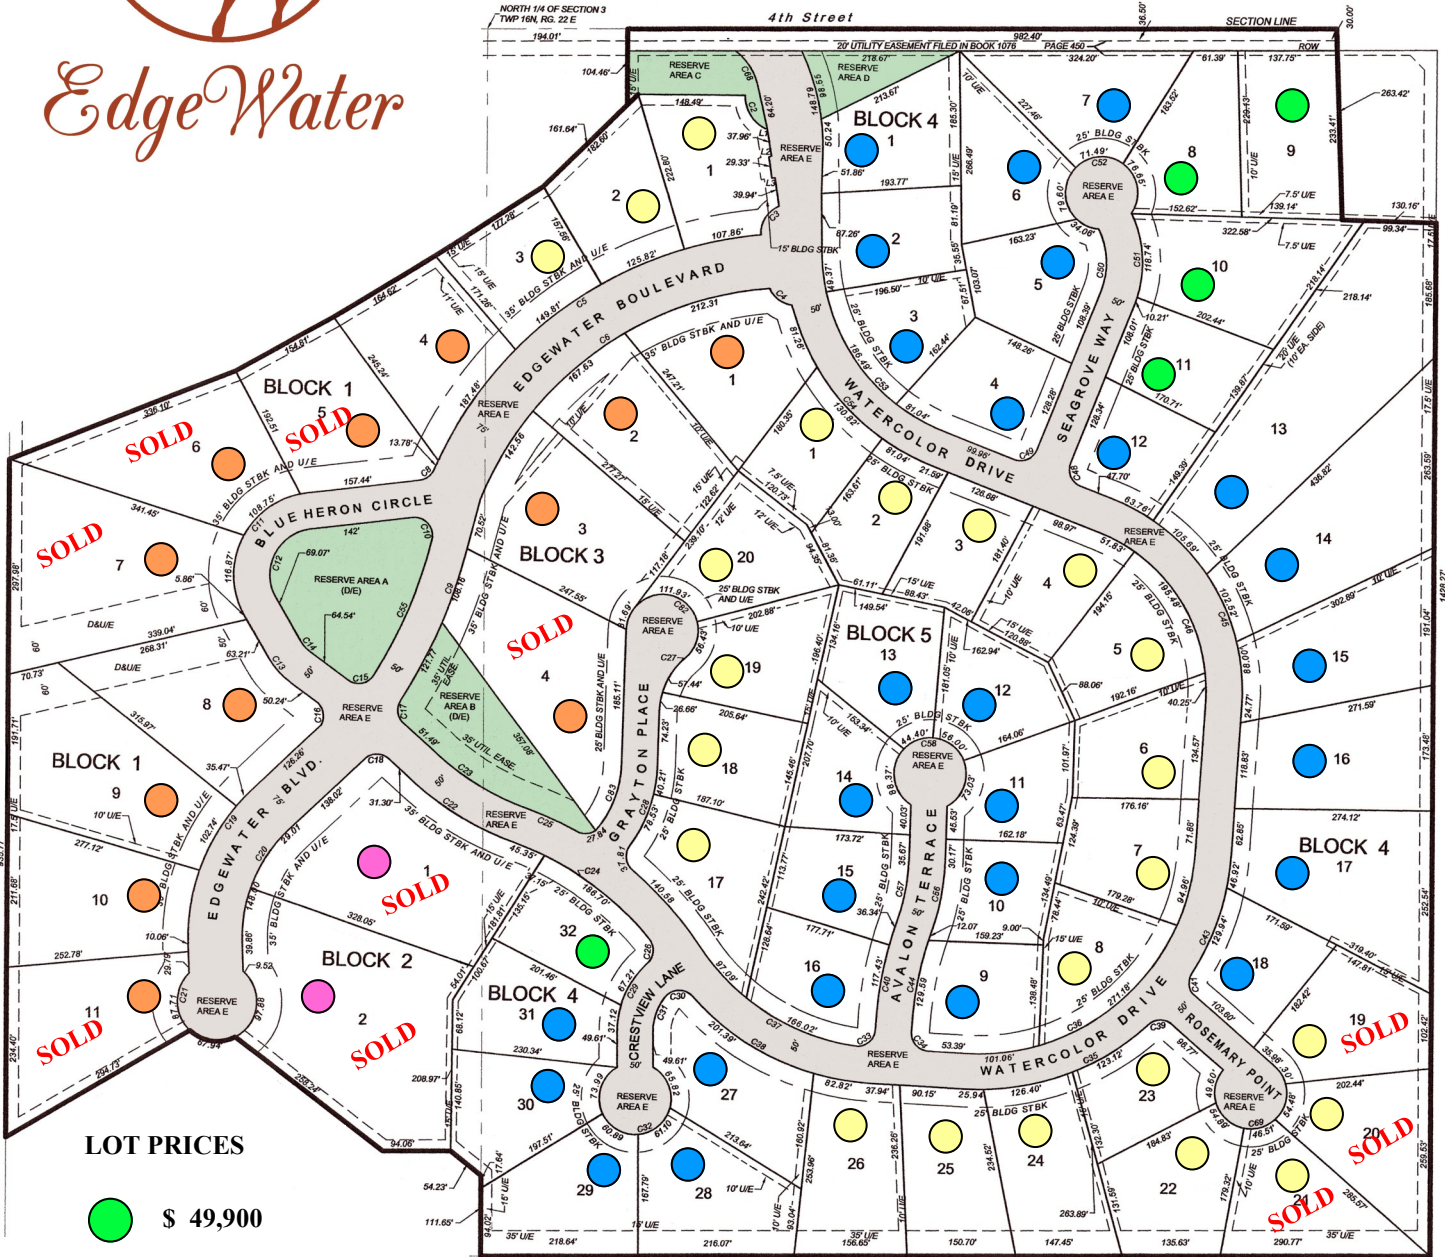

EdgeWater

EDGEWATER LOT PRICES

TAHLEQUAH, OKLAHOMA 74464

LOT PRICES

-  \$ 49,900
-  \$ 55,000
-  \$ 59,900
-  \$ 65,000
-  \$112,500

Lot Availability Subject to Change.
Call for Current Status. Rev 11-23-20