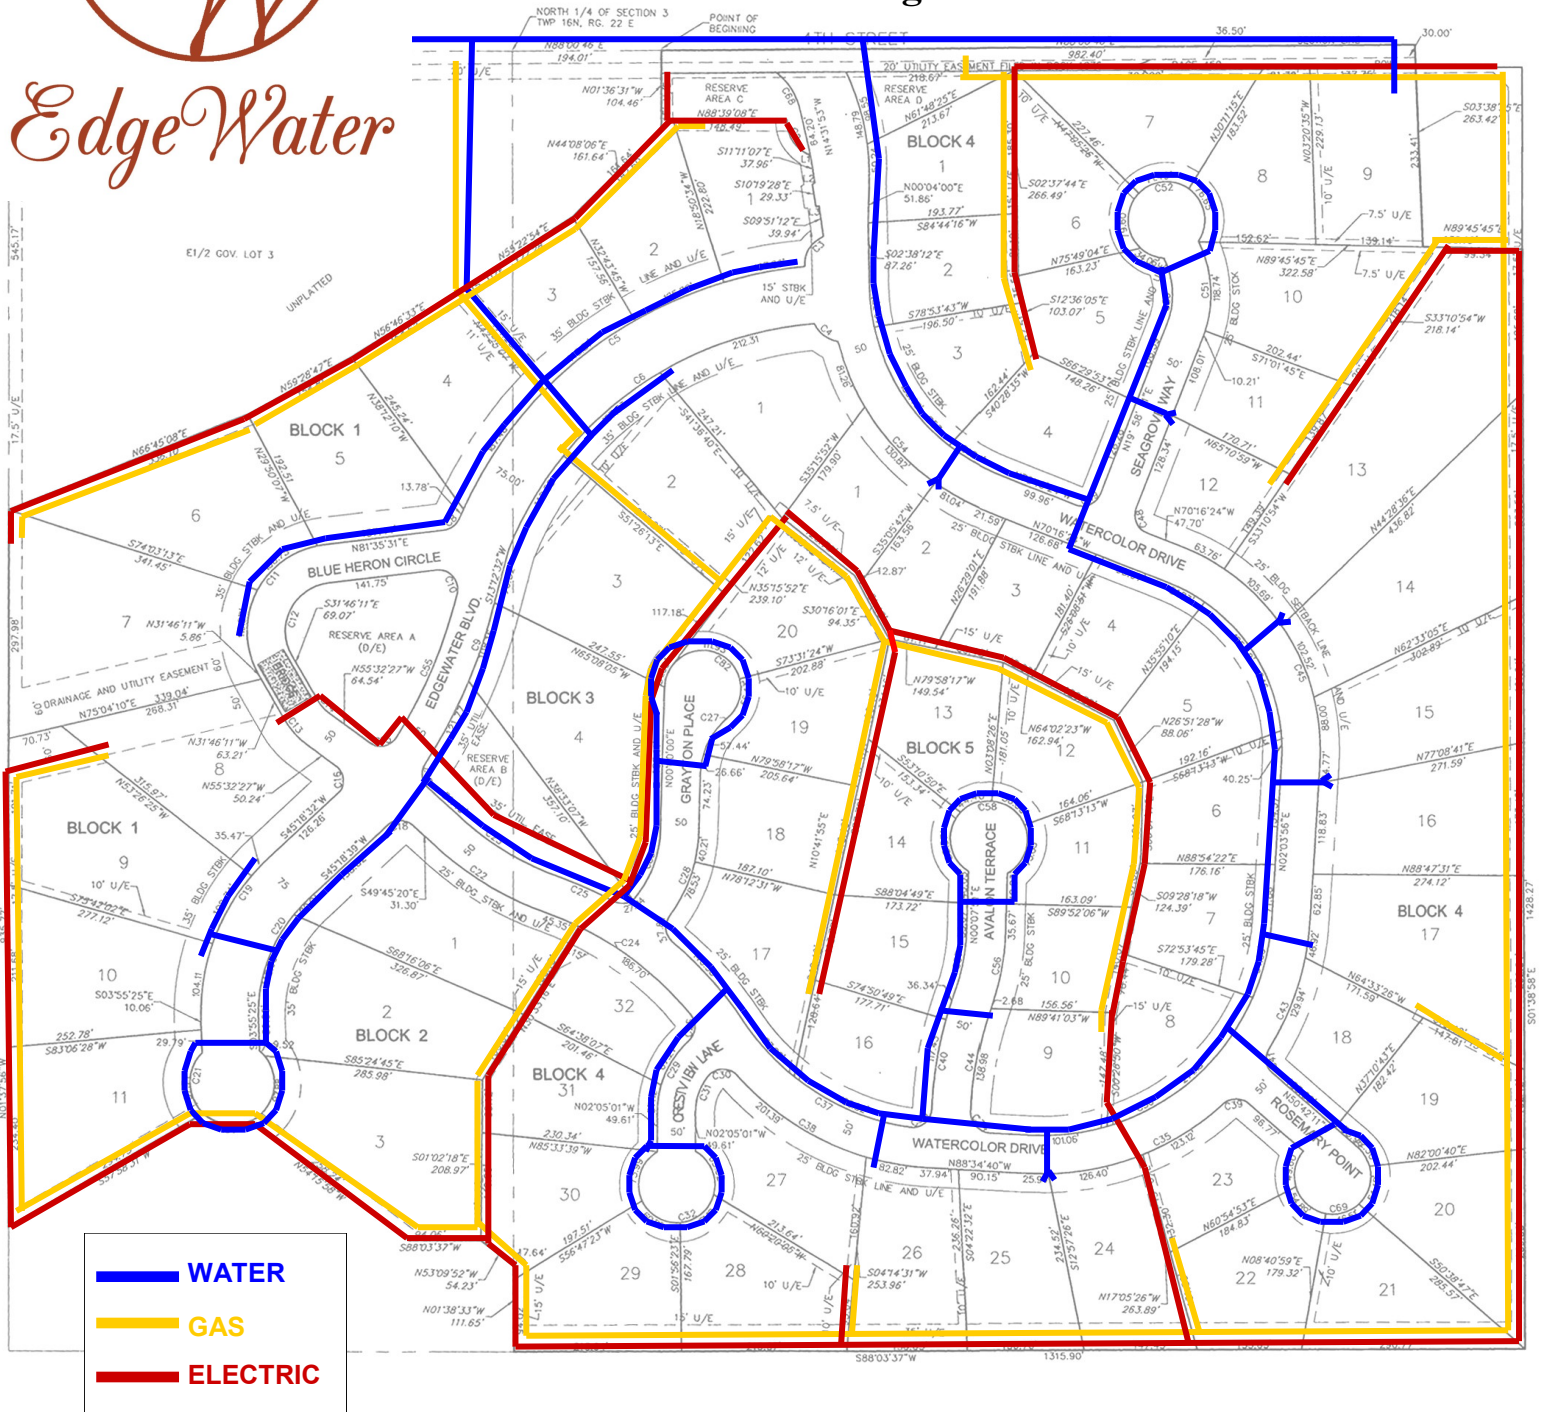

Note: Telephone and Cable TV services independently designed and installed by that specific service and placed within.

This document is a general visual reflecting the approximate location of utility services. The respective utility companies should be contacted to determine the exact location of each such underground utility service prior to lot purchase and construction.

Randy Hale
CENTURY 21 Wright Real Estate
Tahlequah Corporate Office
Office: 918-456-5288
Cell: 918-931-7578
Fax: 1-918-458-0925
Toll Free: 800-477-5288
rhale@century21wright.com

CENTURY 21
Wright
Real Estate
918.456.5288
WWW.CENTURY21WRIGHT.COM